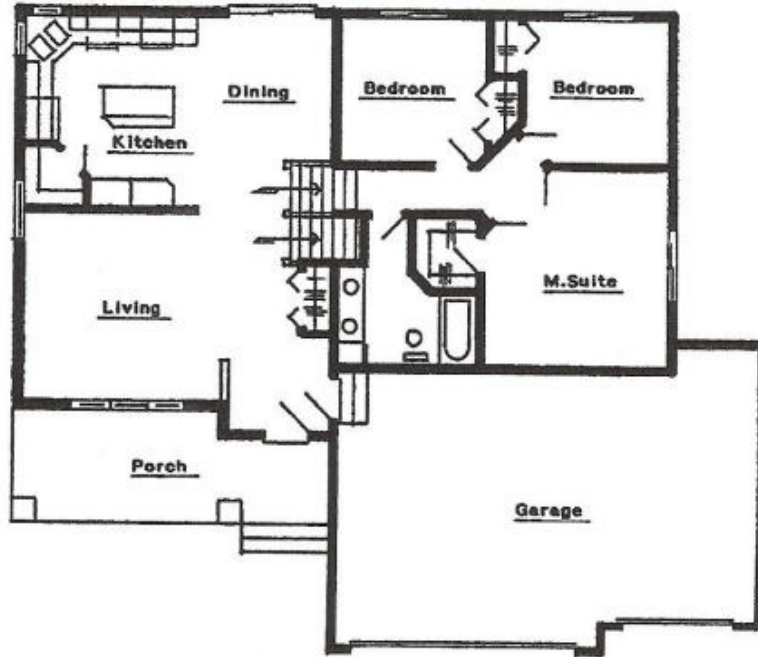

Julie

STYLE

Multi-Level

HOME PLAN OPTIONS

3 BR, 1 BA, 1242 SF

2 BR, 1 BA, 1192 SF

3 BR, 2 BA, 1271 SF

Available in 3 or 4 levels this plan is our latest and greatest. Stunning curb appeal with huge front country porch. Choose the number of bedrooms and baths that fit your needs. Designed with today's family living in mind.

Floor Plans

Upper Level Plan 1242 s.f.

Opt. 2-Berom 1 Bath

1192 s.f.

Opt.3-Bedroom 2 Bath

1271 s.f.